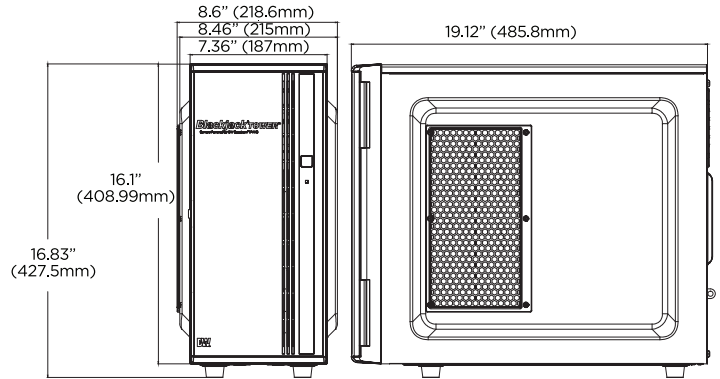

Dimensions

Unit: Inch (mm)

Specifications

Included IP licenses	4	
Form factor	Full-size tower	
Operating system	Windows [®] 10	DW-BJT71xxT
	Linux Ubuntu [®]	DW-BJT71xxTLX
	OS on SSD	240GB SSD
CPU	Intel [®] Core [™] i7 processor	
Memory	16GB	
Ethernet port	2x 1G Ethernet	
System	Maximum video storage	600Mbps
	Maximum storage drives	7 x 3.5 SATA HDD, hot-swappable
Storage	Maximum storage	Maximum 112TB
	RAID options	---
	USB interface	Yes
Video	Outputs	1x true HD, 1x DVI, 1x DisplayPort, for system configuration. Maximum 1 display output at a time.
	Video card	On-board Intel Graphics
Pre-loaded VMS software	DW Spectrum [®] IPVMS	
Remote clients	Cross-platform - Windows [®] , Linux Ubuntu [®] and Mac [®]	
Mobile apps	iOS [®] and Android [®]	
Keyboard and mouse	Included	
Power supply	500W**	
Operating temperature and humidity	41°F-104°F (5°C-40°C)	
Operating humidity	20-90% RH	
Dimension (WxDxH)	8.6" x 19.12" x 16.83" (218.6 x 485.8 x 427.5 mm)	
Other certification	UL, FCC and CE	
Warranty	5 year limited	