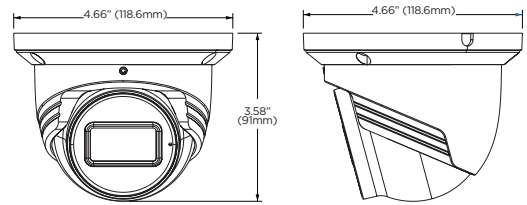

Mounting accessories (Optional)

Dimensions

unit: Inch (mm)

Specifications

IMAGE	
Image sensor	5MP 1/2.7" CMOS
Total pixels	2592 (H) x 1944 (V)
Minimum scene illumination	0.0 lux (B/W)
S/N ratio	50dB
LENS	
Focal length	2.8mm, F1.0
Lens type	Fixed lens
Field of view (FoV)	94.8°
IR distance	2 white light LEDs, 98ft range
I/O	
Audio in / out	1 audio input and 1 microphone built-in
Audio compression	G.711A / U
OPERATIONAL	
Shutter mode	Auto, manual
Shutter speed	1/30s - 1/100000s
Auto gain control	Auto
Day / night	Auto, day (color), night (B/W), schedule
Smart DNR™ 3D digital noise reduction	3D DNR
Wide dynamic range (WDR)	True WDR low, middle, high
Wide dynamic range (WDR) dB	120dB
Privacy zone	4 programmable privacy masks
Camera analytics	Line crossing, perimeter intrusion, video tampering detection (scene change, video blur, abnormal color detection), object classification (differentiate humans from objects)
Backlight compensation (BLC)	Yes
De-Fog	Yes
Mirror and flip	Yes
Alarm notifications	Notifications via email or FTP server
Memory slot	Micro SD / SDHC / SDXC card up to 256GB (card not included)
NETWORK	
LAN	802.3 compliance 10/100 LAN
Video compression type	H.265, H.264, MJPEG
Resolution	Main stream: 5MP, 4MP, 2K, 3MP, 2.1MP/1080p, 720p (60Hz: 1 - 30fps; 50Hz: 1-25fps) Sub-stream: 720P, D1, CIF, 480i, 240 (60Hz: 1 - 30fps; 50Hz: 1-25fps) Third stream: D1, CIF, 480i, 240 (60Hz: 1 - 30fps; 50Hz: 1-25fps)
Frame rate	Up to 30fps at all resolutions
Video bitrate	64 Kbps - 8 Mbps
Bitrate control	Multi-streaming CBR/VBR at H.264/ H.265 (controllable frame rate and bandwidth)
Streaming capability	Dual-stream at different rates and resolutions
IP	IPv4, IPv6
Protocol	UDP, IPv4, IPv6, DHCP, NTP, RTSP, RTP, RTCP, IGMP, IGMP, PPPoE, DDNS, SMTP, FTP, SNMP, HTTP, 802.1x, UPnP, HTTPs, QoS
Security	IP filtering, MAC filtering, authentication (ID/PW), SSL/TLS
ONVIF conformance	Yes
Web viewer	OS: Windows® Browser: Internet Explorer
Video management software	DW Spectrum® IPVMS
ENVIRONMENTAL	
Operating temperature	-22°F - 140°F (-30°C - 60°C)
Operating humidity	0-95% RH (non-condensing)
IP rating	IP67-rated
IK rating	IK10 impact-resistant
Other certifications	FCC, CE, ROHS, POE, ONVIF
ELECTRICAL	
Power requirement	DC 12V, PoE IEEE 802.3af Class 3. (Adapter not included)
Power consumption	7W
MECHANICAL	
Material	Metal turret housing
Dimensions	4.66" x 3.58" (118.6 x 91 mm)
Weight	1.01 lb (0.46 kg)
Warranty	5 year warranty