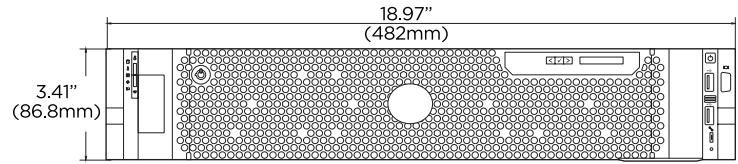

Dimensions

Unit: Inch (mm)

Specifications

MODEL		DW-BJRR2U
Included IP licenses		8
Form factor		2U rack mount
Operating system	Windows [®] 10 IoT LTSC	DW-BJRR2UxxT
	Ubuntu [®] Desktop 20.04 LTS	DW-BJRR2UxxTLX
	Windows Server [®] 2019 STD	DW-BJRR2UxxTS
	OS on SSD	2 x 480GB NVMe SSD (RAID1)
CPU		1x Intel [®] Xeon [®] Silver processor
Memory		16GB
Ethernet port		2x 1G Ethernet Onboard 4 x 1G Ethernet on Expansion board
System	Max video storage rate (Mbps)	600Mbps
	Maximum HDD	12x 3.5" SATA HDD
Storage	Maximum storage	Max raw 240TB
	RAID options	OS RAID 1, Data RAID5, RAID6
	USB interface	Yes
Video-out	Outputs	1 x mini DisplayPort (1 x mini-DP to true HD adapter included)
	Video card	Nvidia Quadro
Preloaded VMS software		DW Spectrum [®] IPVMS
Remote clients		Cross-platform - Windows [®] , Linux Ubuntu [®] and Mac [®]
Mobile apps		iOS [®] and Android [®]
Keyboard and mouse		Included
Rail kit		Included
Power supply		800W dual power supply**
Operating temperature		41°F-104°F (5°C-40°C)
Operating humidity		5-85% RH
Dimension (WxDxH)		18.97" x 28.4" x 3.41" (482 x 721.62 x 86.8mm)
Other certification		UL, FCC, CE, NDA, TAA
Warranty		5 year warranty with next day on-site repair