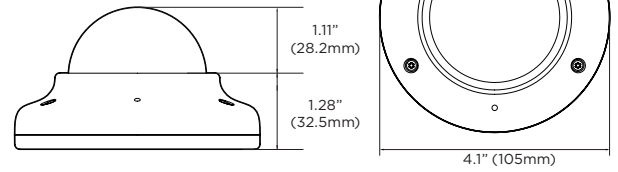

Dimensions

Unit: Inch (mm)

Summary

This NDAA-compliant MEGApix® IP camera provides 2.1MP/1080p resolution at real-time 30fps and includes a 2.8mm fixed lens options. The camera is powered by Star-Light Plus™ color in near-total darkness technology for quality video in any lighting conditions, all in an IP67-rated, IK-10 impact resistant ultra low-profile vandal dome housing.