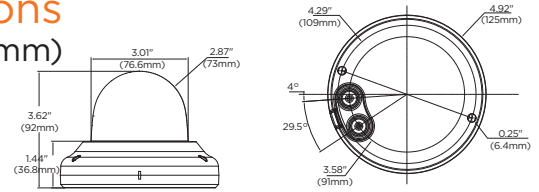

Accessories (Optional)

DWC-VFWMW
Wall mount bracket

DWC-VFJUNCW
Junction box

DWC-VFCMW
Ceiling mount bracket

Dimensions

Unit: Inch (mm)

Specifications

IMAGE	
Image sensor	4K 1/2.8" CMOS sensor
Total pixels	3864(H) x 2228(V)
Active pixels	3840 (H) X 2160 (V)
Minimum scene illumination	0.043 lux (color) 0 lux (B/W)
S/N ratio	50dB
Video output	Local video output CVBS 1.0V p-p (75Ω), 4:3 aspect ratio
LENS	
Focal length	2.7-13.5mm, F1.4
Lens type	Vari-focal p-iris lens with motorized zoom and auto-focus
Field of view (HFOV/VFOV)	Horizontal: 33.1°-90.3° / Vertical: 18.9°-49°
IR distance	100ft range
Optical zoom	5x optical zoom
I/O	
Audio in/out	1 input/1 output
Audio compression	G.711
Alarm in/out	1 input/1 output
OPERATIONAL	
Intelligent Video Analytics	Intrusion, line crossing, counting line, loitering, enter, exit, tamper, object removed, tailgating, direction, stopped, appear, disappear, object left, logical rules.* NOTE: object removed, tailgating, direction, stopped, appear, disappear, object left, and logical rules are available via IVA+ plugin update. For existing cameras, contact your DW sales representative for a complimentary update.
Shutter speed	1/15 - 1/32000
Slow shutter	1/2,1/3,1/5,1/6,1/7,5,1/10
Auto gain control	Auto
Day and night	Auto, day (color), night (B/W)
3D Digital Noise Reduction	Smart DNR™ 3D-DNR
Wide Dynamic Range (WDR)	True WDR, 120dB
White balance	Yes
Privacy zones	16 programmable privacy masks
Backlight compensation (BLC)	Yes
Mirror and flip	Yes
Alarm notifications	Notifications via email, FTP, alarm output and SD card recording
Memory slot	Micro SD/SDHC/SDXC class 10 card (card not included)
NETWORK	
LAN	1000Base-T (1Gbps)
Video compression type	H.265, H.264, MJPEG
Resolution	H.265, H.264: QFHD, 2.1MP/1080p, 720p, VGA, D1, CIF MJPEG: 2.1MP/1080p, 720p, 800x600, VGA, 768x432, D1, CIF
Frame rate	Up to 30fps at all resolutions
Video bitrate	100Kbps - 10Mbps, multi-rate for preview and recording
Bitrate control	Multi-streaming CBR/VBR at H.265 (controllable frame rate and bandwidth)
Streaming capability	Dual-stream at different rates and resolutions
IP	IPv4
Protocol	TCP/IP, UDP, AutoIP, RTP (UDP/TCP), RTSP, NTP, HTTP, HTTPS, SSL, DNS, DDNS, DHCP, FTP, SMTP, ICMP, SNMPv1/v2/v3 (MIB-2), ONVIF
Security	HTTPS (TLS), IP filtering, 802.1x, digest authentication
ONVIF conformance	Yes
Web viewer	OS: Windows® 7, Windows® 8, Windows® 10 Browser: IE, Chrome, Firefox
Video management software	DW Spectrum™
ENVIRONMENTAL	
Operating temperature	-4°F - 122°F (-20°C - 50°C)
Operating humidity	10-90% RH, (non-condensing)
IP rating, IK rating	IP67-rated, IK10 impact-resistant
Other certifications	CE, FCC, RoHS
ELECTRICAL	
Power requirement	DC12V, PoE IEEE 802.3af Class 3 (Adapter not included)
Power consumption	DC12V: 9W, PoE: 11.52W
MECHANICAL	
Material	Aluminum vandal housing, polycarbonate dome
Dimensions	4.92" x 3.62" (125 x 92mm)
Weight	1.14 lbs (0.52 kg)
Warranty	5 year warranty