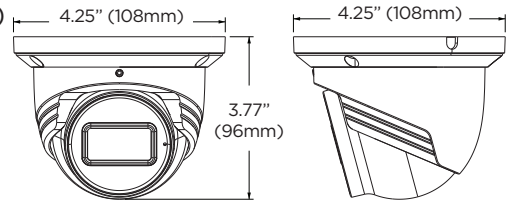

Dimensions

Unit: Inch (mm)

Summary

These MEGAPIX® IP cameras are NDA A compliant and deliver crystal-clear images at 4MP resolution and real-time 30fps. The IP67-rated turret camera features a 2.8mm fixed lens and a 360° camera gimbal for absolute view adjustment. Added intelligence includes line crossing, perimeter intrusion and video tampering detection. All MEGAPIX cameras are ONVIF conformant, assuring their successful integration with any open platform solution on the market.